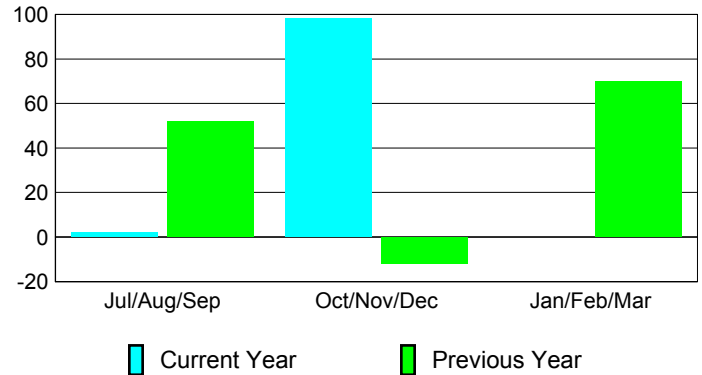

Membership Results
2012-2013

Membership
2011-2012

Month	Net Memb Goal	Actual New Memb	Actual Dropped Memb	Gain/Loss of Memb	Gain/Loss of Memb
Jul/Aug/Sep		42	-40	2	52
Oct/Nov/Dec		180	-82	98	-12
Jan/Feb/Mar					70
Totals		222	-122	100	110

Membership Results 2012-2013

Goal, New, Dropped, Gain/Loss

Comparison of Membership Gain/Loss

Current Year Compared to the Previous Year

Gender Comparison 2012-2013

Jul/Aug/Sep

Oct/Nov/Dec

Jan/Feb/Mar