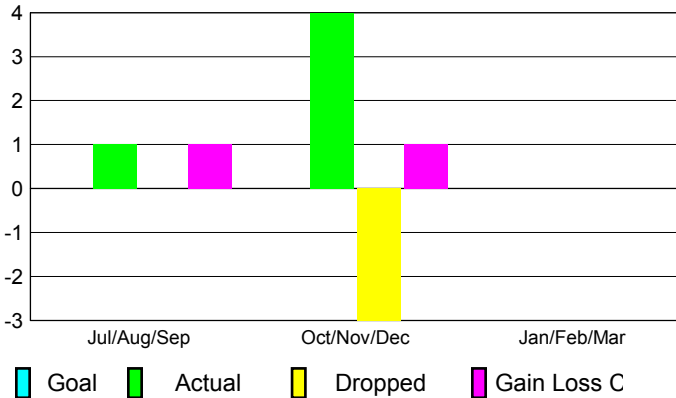

2012-2013 GMT Reports for District (or Undistricted) **District 307B2**

GMT: EDDY WIDJANARKO

Location: INDONESIA

GMT CA: 7

CLUBS

Club Results
2012-2013

Clubs
2011-2012

Month	New Club Goal	Actual New Clubs	Actual Dropped Clubs	Gain/Loss of Clubs	Gain/Loss of Clubs
Jul/Aug/Sep		1	0	1	1
Oct/Nov/Dec		4	-3	1	1
Jan/Feb/Mar					2
Totals		5	-3	2	4

Club Results 2012-2013

Goal, New, Dropped, Gain/Loss

Comparison of Club Gain/Loss

Current Year Compared to the Previous Year

YTD Status Quo Clubs 2012-2013

Status Quo Clubs Compared to Status Quo Members

MEMBERSHIP