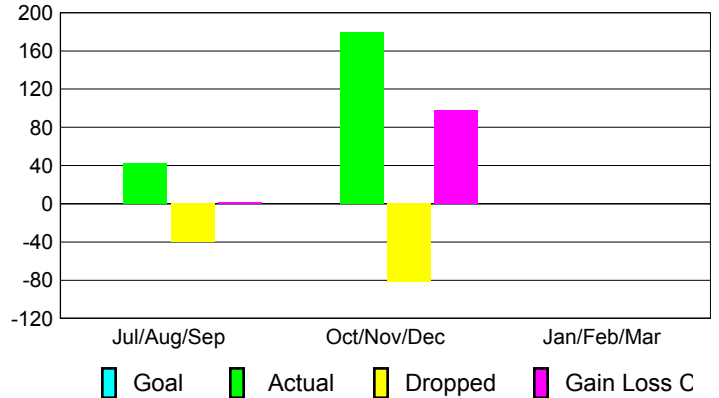

Membership Results 2012-2013

Goal, New, Dropped, Gain/Loss

Comparison of Membership Gain/Loss

Current Year Compared to the Previous Year