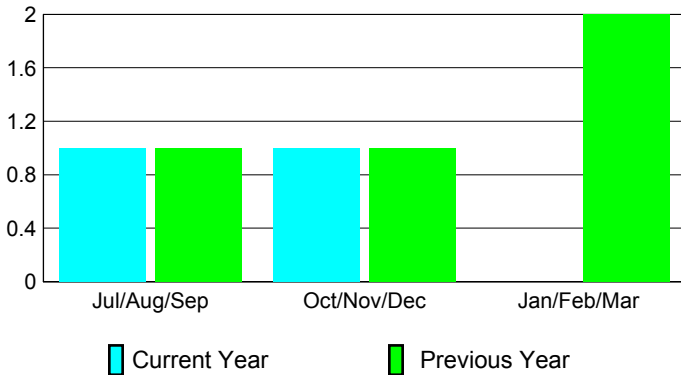

2012-2013 GMT Reports for District (or Undistricted) **District 307B2**

GMT: EDDY WIDJANARKO

Location: INDONESIA

GMT CA: 7

CLUBS

Club Results
2012-2013

Clubs
2011-2012

Month	New Club Goal	Actual New Clubs	Actual Dropped Clubs	Gain/Loss of Clubs	Gain/Loss of Clubs
Jul/Aug/Sep		1	0	1	1
Oct/Nov/Dec		4	-3	1	1
Jan/Feb/Mar					2
Totals		5	-3	2	4

Club Results 2012-2013

Goal, New, Dropped, Gain/Loss

Comparison of Club Gain/Loss

Current Year Compared to the Previous Year

YTD Status Quo Clubs 2012-2013

Status Quo Clubs Compared to Status Quo Members

MEMBERSHIP